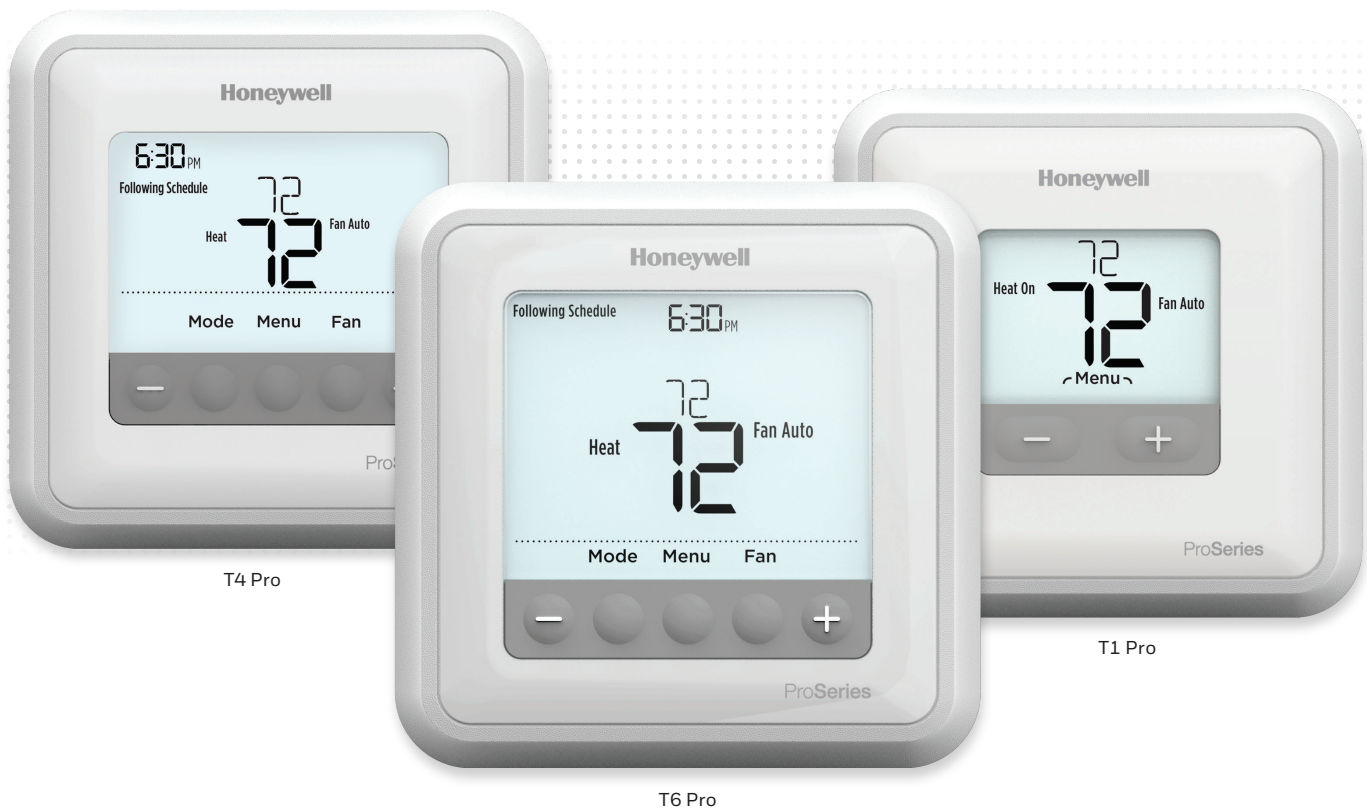

Introducing
THE NEW STANDARD FOR SIMPLE

Honeywell T Series

The Honeywell T Series is a portfolio of non-connected and Wi-Fi connected thermostats designed with contractors in mind. With an interface you know, features you trust and the Honeywell quality you depend on in a sleek new aesthetic, the non-connected T Series thermostats are setting the new standard for simple.

Simple installation

All T Series thermostats use the same UWP mounting system, helping you standardize your training program, install process and truck stock. Install one and you can install them all.

Simple upsell

The T Series features a snap-together design that enables you to easily move customers from a non-connected to a connected thermostat when they're ready for Wi-Fi – without having to remove the connector and cover plate.*